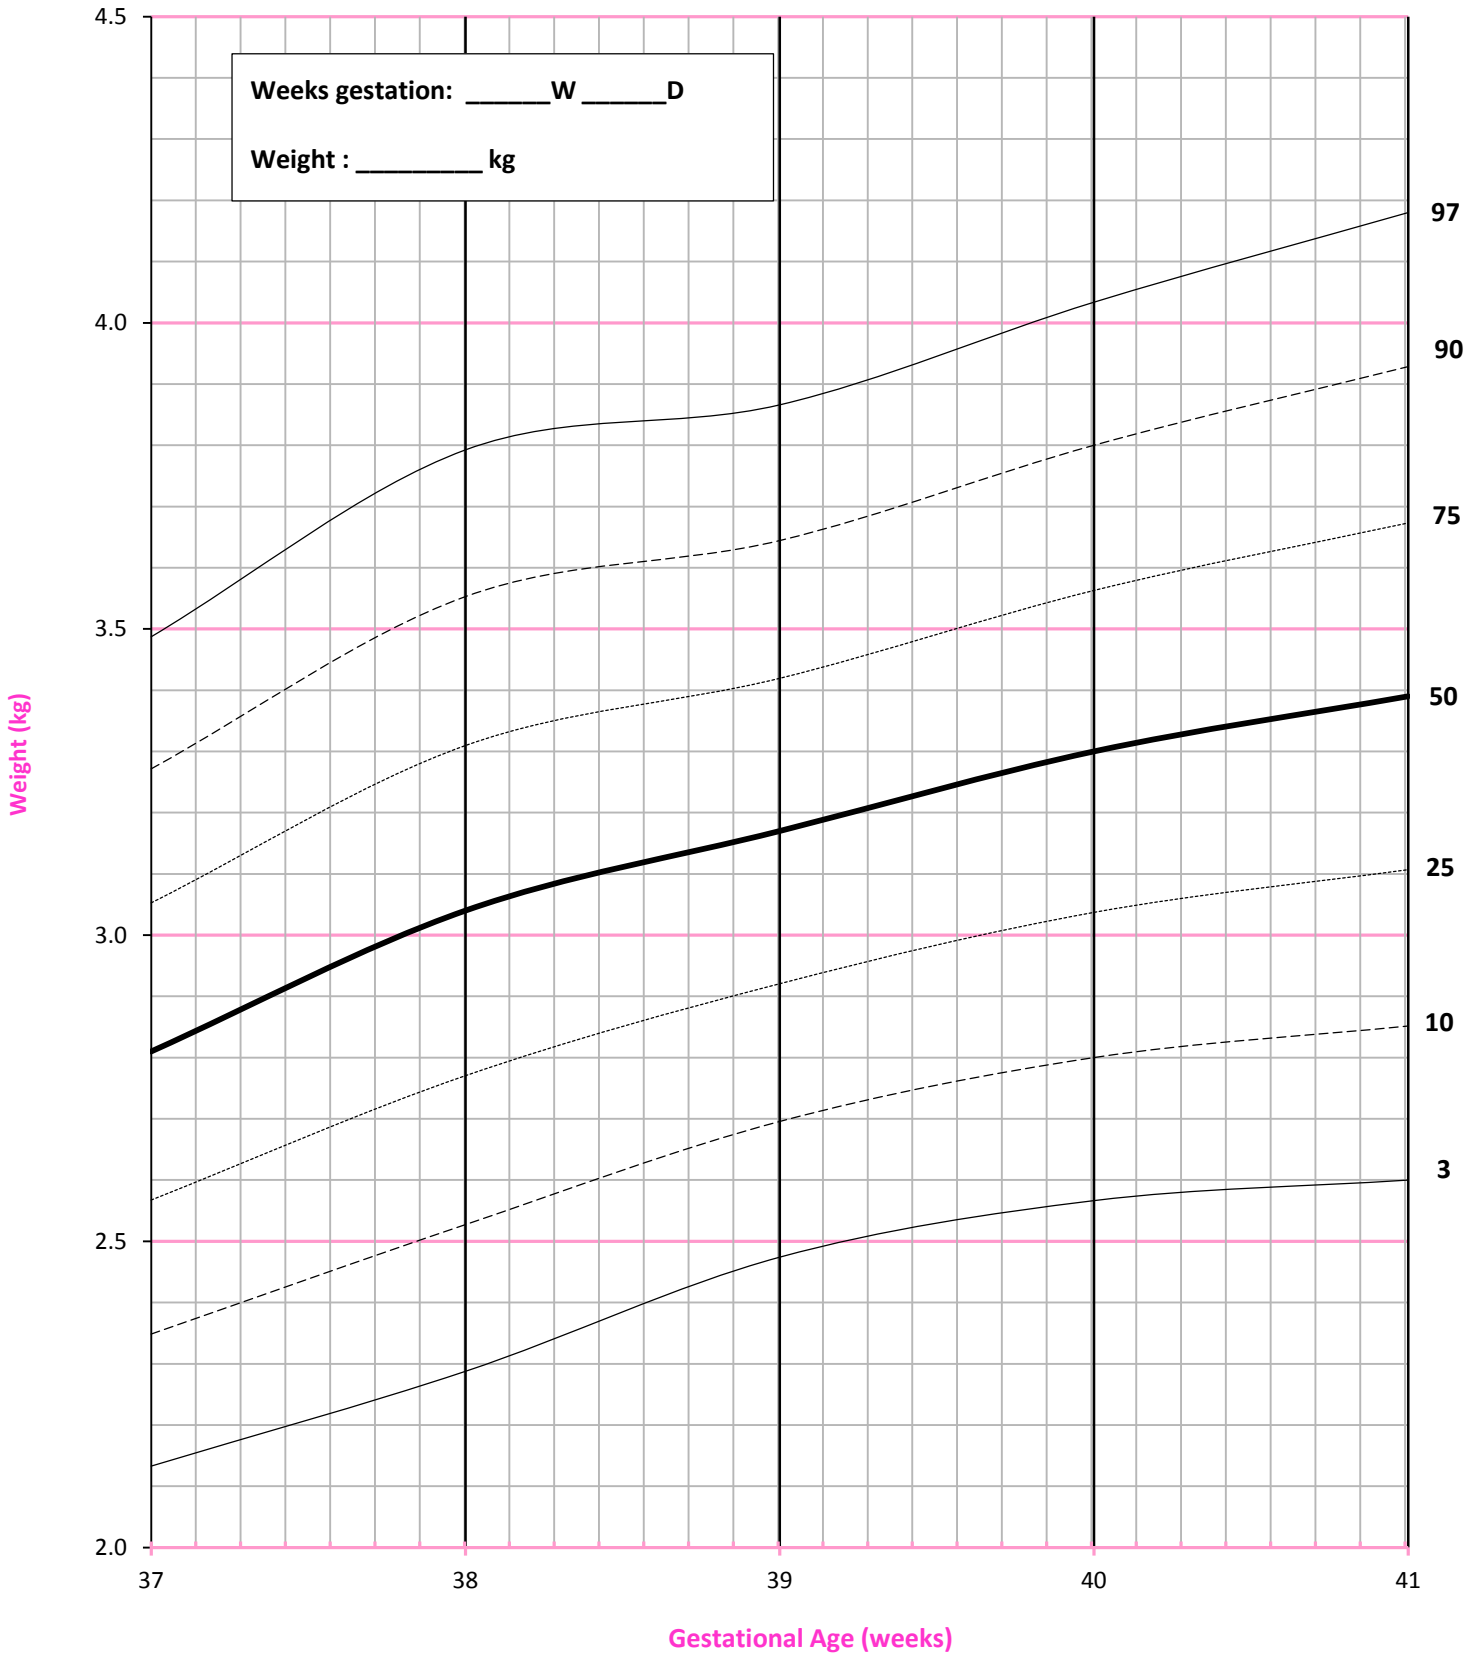

Emirati Girls : Weight at Birth

Name: _____

Date of Birth: ____/____/____

This curve was created in 2013 by the Forgotten Diseases Research Foundation. For educational use.

Curves were created using data in Dawodu A et al (2008). Size at birth in a rapidly developing economy : intrauterine growth pattern of UAE infants. Annals of Human Biology ; 35(6) : 615-623