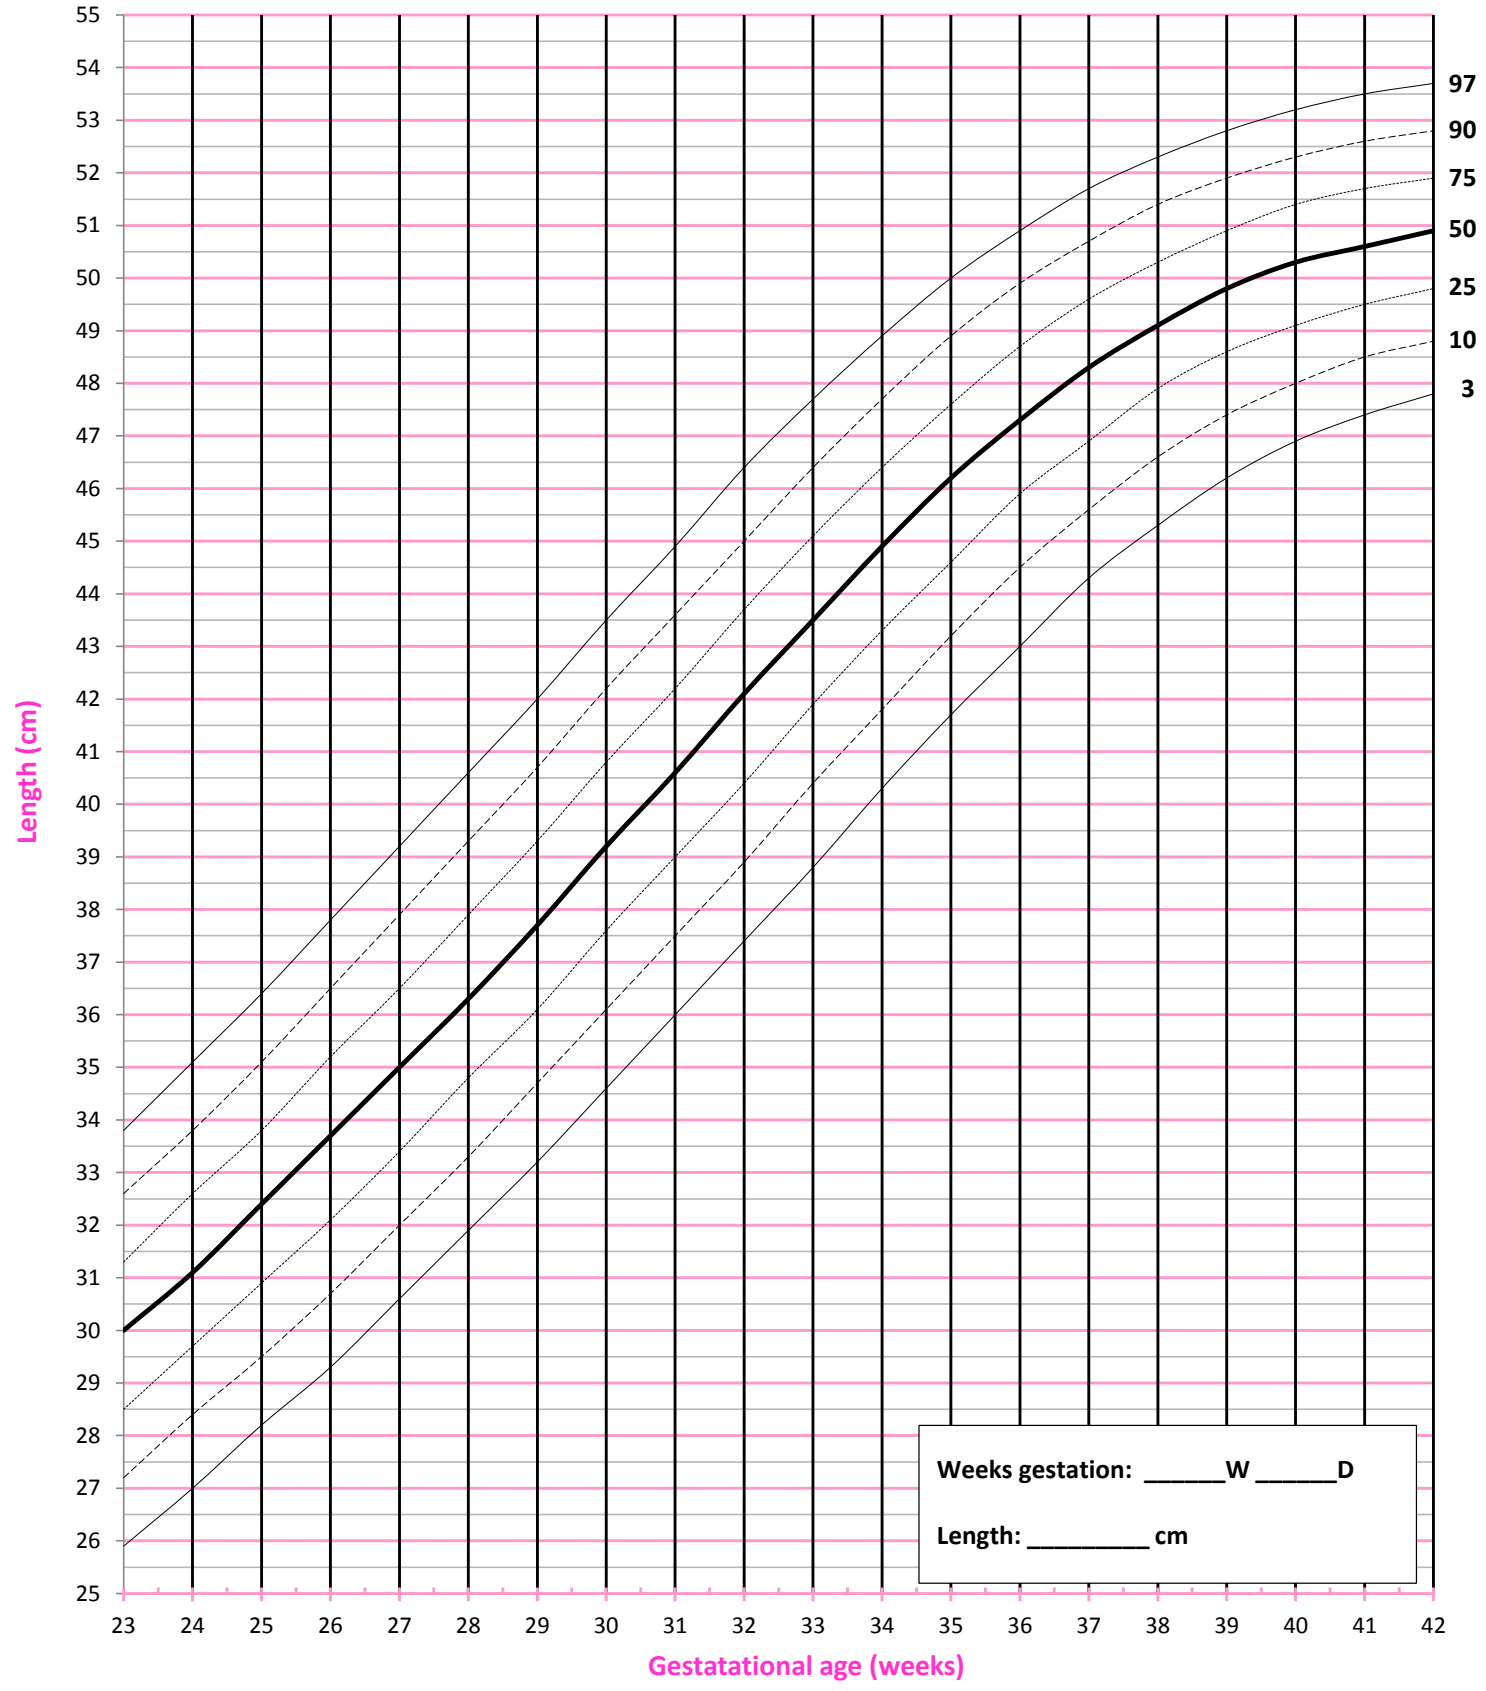

# Italian Girls: Length at Birth (Child is not the mother's firstborn)

Name: \_\_\_\_\_

Date of Birth: \_\_\_\_/\_\_\_\_/\_\_\_\_

Weeks gestation: \_\_\_\_\_ W \_\_\_\_\_ D

Length: \_\_\_\_\_ cm

This curve was created in 2013 by the Forgotten Diseases Research Foundation. For educational use.

Curve created using data in E. Bertino et al. (2010) Neonatal Anthropometric Charts: The Italian Neonatal Study Compared with Other European Studies. *J Ped Gast Nutr* 51(3): 353-361.